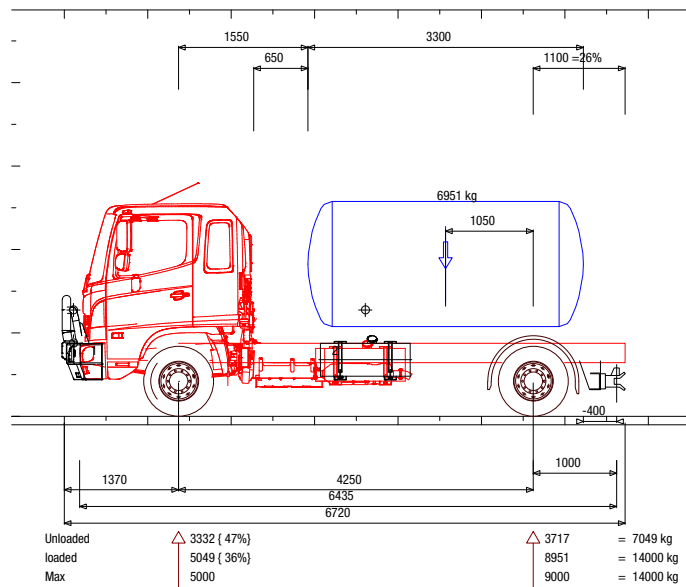

7,000L WATER TRUCK | 7,000L

PRODUCT SPECIFICATIONS

HINO

Specifications

Model	Hino FE 1426 Manual
Transmission	Six-speed OD synchromesh Allison 2500 Five-speed OD
Engine	Hino J07E-TN
GCM	22,000 kg
GVM (Medium Body / Long Crew Body)	14,000 kg / 15,500 kg

Medium Water Tank Truck