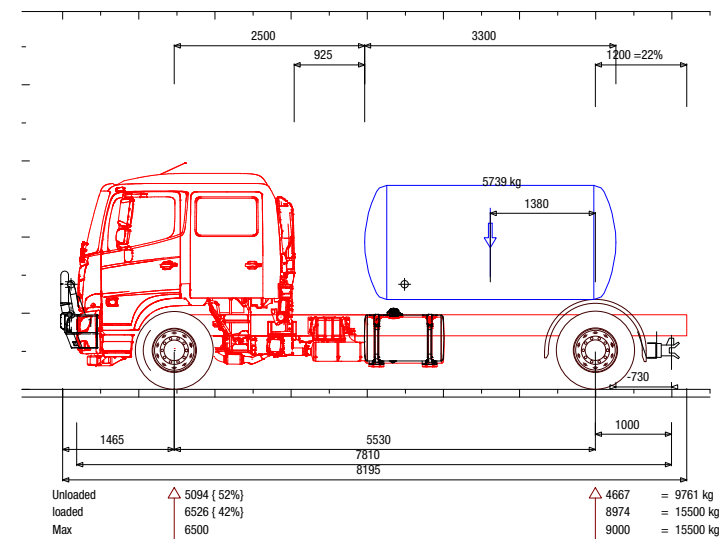

Long Crew Water Tank Truck